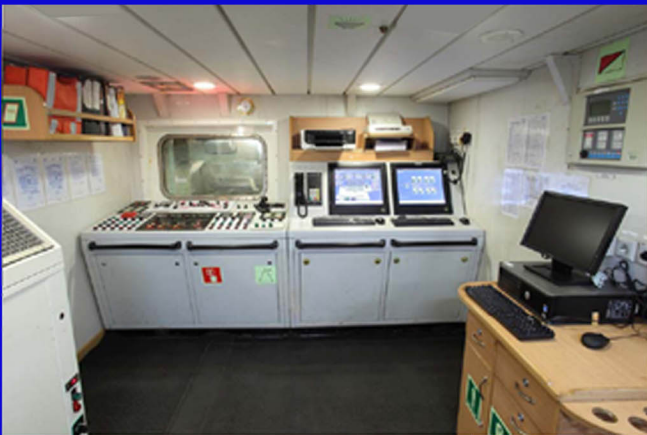

ENGINE CONTROL ROOM CONSOLE FOR 120T BP ANCHOR HANDLING TUG SUPPLY VESSEL (SCI PAWAN)